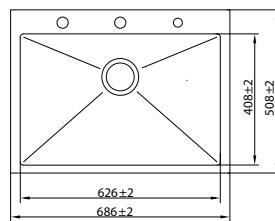

AISI-304 (18/8) Stainless Steel | Thickness : Top 3 mm | Bowl 1.2 mm

Model Code	N01-801LX
Overall Size	457x457mm / 18"x18"
Bowl Size	400x357mm / 16"x14"
Sink Depth	254mm / 10"
Included Accessories	Faucet Hand Shower Soap Dispenser Drain Pipe Strainer
M.R.P	₹ 38,999/- (Incl. of all Taxes)

Model Code	N01-802LX
Overall Size	560x508mm / 22"x20"
Bowl Size	500x408mm / 19.7"x16"
Sink Depth	254mm / 10"
Included Accessories	Faucet Hand Shower Soap Dispenser Drain Pipe Strainer
M.R.P	₹ 39,999/- (Incl. of all Taxes)

Model Code	N01-803LX
Overall Size	610x457mm / 24"x18"
Bowl Size	550x357mm / 22"x14"
Sink Depth	254mm / 10"
Included Accessories	Faucet Hand Shower Soap Dispenser Drain Pipe Strainer
M.R.P	₹ 40,999/- (Incl. of all Taxes)

Model Code	N01-804LX
Overall Size	610x508mm / 24"x20"
Bowl Size	550x408mm / 22"x16"
Sink Depth	254mm / 10"
Included Accessories	Faucet Hand Shower Soap Dispenser Drain Pipe Strainer
M.R.P	₹ 41,999/- (Incl. of all Taxes)