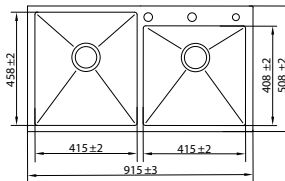

Model Code	N01-804LX
Overall Size	610x508mm / 24"x20"
Bowl Size	550x408mm / 22"x16"
Sink Depth	254mm / 10"
Included Accessories	Faucet Hand Shower Soap Dispenser Drain Pipe Strainer
M.R.P	₹ 41,999/- (Incl. of all Taxes)

Model Code	N01-805LX
Overall Size	686x508mm / 27"x20"
Bowl Size	626x408mm / 24.7"x16"
Sink Depth	254mm / 10"
Included Accessories	Faucet Hand Shower Soap Dispenser Drain Pipe Strainer
M.R.P	₹ 42,999/- (Incl. of all Taxes)

AISI-304 (18/8) Stainless Steel | Thickness : Top 3 mm | Bowl 1.2 mm

Model Code	N01-806LX
Overall Size	762x508mm / 30"x20"
Bowl Size	702x408mm / 27.7"x16"
Sink Depth	254mm / 10"
Included Accessories	
M.R.P	₹ 43,999/- (Incl. of all Taxes)

Model Code	N02-807LX
Overall Size	865x508mm / 34"x20"
Bowl Size	390x458mm / 15"x18" 390x408mm / 15"x16"
Sink Depth	254mm / 10"
Included Accessories	
M.R.P	₹ 47,999/- (Incl. of all Taxes)

Model Code	N02-808LX
Overall Size	915x508mm / 36"x20"
Bowl Size	415x458mm / 16"x18" 415x408mm / 16"x16"
Sink Depth	254mm / 10"
Included Accessories	
M.R.P	₹ 48,999/- (Incl. of all Taxes)