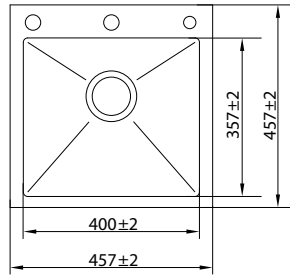

AISI-304 (18/8) Stainless Steel | Thickness : Top 3 mm | Bowl 1.2 mm

Model Code	N01-801LX
Overall Size	457x457mm / 18"x18"
Bowl Size	400x357mm / 16"x14"
Sink Depth	254mm / 10"
Included Accessories	Faucet Hand Shower Soap Dispenser Drain Pipe Strainer
M.R.P	₹ 38,999/- (Incl. of all Taxes)

Model Code	N01-802LX
Overall Size	560x508mm / 22"x20"
Bowl Size	500x408mm / 19.7"x16"
Sink Depth	254mm / 10"
Included Accessories	Faucet Hand Shower Soap Dispenser Drain Pipe Strainer
M.R.P	₹ 39,999/- (Incl. of all Taxes)

Model Code	N01-803LX
Overall Size	610x457mm / 24"x18"
Bowl Size	550x357mm / 22"x14"
Sink Depth	254mm / 10"
Included Accessories	Faucet Hand Shower Soap Dispenser Drain Pipe Strainer
M.R.P	₹ 40,999/- (Incl. of all Taxes)

Model Code	N01-804LX
Overall Size	610x508mm / 24"x20"
Bowl Size	550x408mm / 22"x16"
Sink Depth	254mm / 10"
Included Accessories	Faucet Hand Shower Soap Dispenser Drain Pipe Strainer
M.R.P	₹ 41,999/- (Incl. of all Taxes)