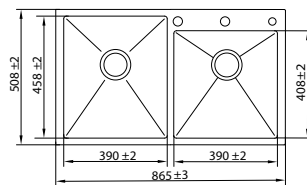

Model Code	N02-807WA
Overall Size	865x508mm / 34"x20"
Bowl Size	390x458mm / 15"x18" 390x408mm / 15"x16"
Sink Depth	254mm / 10"
Included Accessories	 Strainer
M.R.P	₹27,999/- (Incl. of all Taxes)