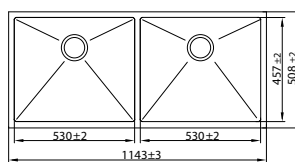

Model Code	N02-808WA
Overall Size	915x508mm / 36"x20"
Bowl Size	415x458mm / 16"x18" 415x408mm / 16"x16"
Sink Depth	254mm / 10"
Included Accessories	 Strainer
M.R.P	₹28,999/- (Incl. of all Taxes)

Model Code	N02-809WA
Overall Size	1016x508mm / 40"x20"
Bowl Size	465x458mm / 18"x18" 465x408mm / 18"x16"
Sink Depth	254mm / 10"
Included Accessories	 Strainer
M.R.P	₹30,999/- (Incl. of all Taxes)

AISI-304 (18/8) Stainless Steel | Thickness : Top 3 mm | Bowl 1.2 mm

Model Code	N02-810WA
Overall Size	1067x508mm / 42"x20"
Bowl Size	490x458mm / 19"x18" 490x408mm / 19"x16"
Sink Depth	254mm / 10"
Included Accessories	Strainer
M.R.P	₹ 31,999/- (Incl. of all Taxes)

Model Code	N02-811WA
Overall Size	1143x508mm / 45"x20"
Bowl Size	530x458mm / 20"x18" 530x408mm / 20"x16"
Sink Depth	254mm / 10"
Included Accessories	Strainer
M.R.P	₹ 33,999/- (Incl. of all Taxes)

Model Code	N01-812WA
Overall Size	610x457mm / 24"x18"
Bowl Size	550x406mm / 22"x16"
Sink Depth	228mm / 9"
Included Accessories	Strainer
M.R.P	₹ 20,599/- (Incl. of all Taxes)

Model Code	N01-813WA
Overall Size	940x457mm / 37"x18"
Bowl Size	427x406mm / 17"x16"
Sink Depth	228mm / 9"
Included Accessories	Strainer
M.R.P	₹ 29,599/- (Incl. of all Taxes)

Model Code	N01-814WA
Overall Size	1143x508mm / 45"x20"
Bowl Size	530x457mm / 21"x18"
Sink Depth	228mm / 9"
Included Accessories	Strainer
M.R.P	₹ 33,599/- (Incl. of all Taxes)