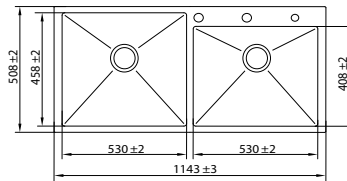

Model Code	N01-806WA
Overall Size	762x508mm / 30"x20"
Bowl Size	702x408mm / 27.7"x16"
Sink Depth	254mm / 10"
Included Accessories	 Strainer
M.R.P	₹23,999/- (Incl. of all Taxes)

Model Code	N02-807WA
Overall Size	865x508mm / 34"x20"
Bowl Size	390x458mm / 15"x18" 390x408mm / 15"x16"
Sink Depth	254mm / 10"
Included Accessories	 Strainer
M.R.P	₹27,999/- (Incl. of all Taxes)

Model Code	N02-808WA
Overall Size	915x508mm / 36"x20"
Bowl Size	415x458mm / 16"x18" 415x408mm / 16"x16"
Sink Depth	254mm / 10"
Included Accessories	 Strainer
M.R.P	₹28,999/- (Incl. of all Taxes)

Model Code	N02-809WA
Overall Size	1016x508mm / 40"x20"
Bowl Size	465x458mm / 18"x18" 465x408mm / 18"x16"
Sink Depth	254mm / 10"
Included Accessories	 Strainer
M.R.P	₹30,999/- (Incl. of all Taxes)

AISI-304 (18/8) Stainless Steel | Thickness : Top 3 mm | Bowl 1.2 mm

Model Code	N02-810WA
Overall Size	1067x508mm / 42"x20"
Bowl Size	490x458mm / 19"x18" 490x408mm / 19"x16"
Sink Depth	254mm / 10"
Included Accessories	Strainer
M.R.P	₹ 31,999/- (Incl. of all Taxes)

Model Code	N02-811WA
Overall Size	1143x508mm / 45"x20"
Bowl Size	530x458mm / 20"x18" 530x408mm / 20"x16"
Sink Depth	254mm / 10"
Included Accessories	Strainer
M.R.P	₹ 33,999/- (Incl. of all Taxes)

Model Code	N01-812WA
Overall Size	610x457mm / 24"x18"
Bowl Size	550x406mm / 22"x16"
Sink Depth	228mm / 9"
Included Accessories	Strainer
M.R.P	₹ 20,599/- (Incl. of all Taxes)