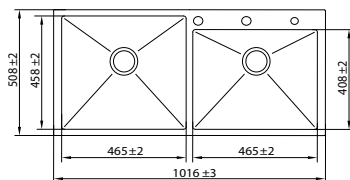

Model Code	N01-803WA
Overall Size	610x457mm / 24"x18"
Bowl Size	550x357mm / 22"x14"
Sink Depth	254mm / 10"
Included Accessories	Strainer
M.R.P	₹ 20,999/- (Incl. of all Taxes)

Model Code	N01-804WA
Overall Size	610x508mm / 24"x20"
Bowl Size	550x408mm / 22"x16"
Sink Depth	254mm / 10"
Included Accessories	Strainer
M.R.P	₹ 21,999/- (Incl. of all Taxes)

AISI-304 (18/8) Stainless Steel | Thickness : Top 3 mm | Bowl 1.2 mm

Model Code	N01-805WA
Overall Size	686x508mm / 27"x20"
Bowl Size	626x408mm / 24.7"x16"
Sink Depth	254mm / 10"
Included Accessories	 Strainer
M.R.P	₹22,999/- (Incl. of all Taxes)

Model Code	N01-806WA
Overall Size	762x508mm / 30"x20"
Bowl Size	702x408mm / 27.7"x16"
Sink Depth	254mm / 10"
Included Accessories	 Strainer
M.R.P	₹23,999/- (Incl. of all Taxes)

Model Code	N02-807WA
Overall Size	865x508mm / 34"x20"
Bowl Size	390x458mm / 15"x18" 390x408mm / 15"x16"
Sink Depth	254mm / 10"
Included Accessories	 Strainer
M.R.P	₹27,999/- (Incl. of all Taxes)

Model Code	N02-808WA
Overall Size	915x508mm / 36"x20"
Bowl Size	415x458mm / 16"x18" 415x408mm / 16"x16"
Sink Depth	254mm / 10"
Included Accessories	 Strainer
M.R.P	₹28,999/- (Incl. of all Taxes)

Model Code	N02-809WA
Overall Size	1016x508mm / 40"x20"
Bowl Size	465x458mm / 18"x18" 465x408mm / 18"x16"
Sink Depth	254mm / 10"
Included Accessories	 Strainer
M.R.P	₹30,999/- (Incl. of all Taxes)