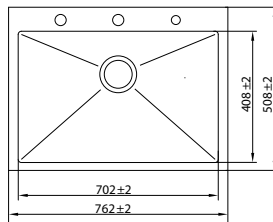

AISI-304 (18/8) Stainless Steel | Thickness : Top 3 mm | Bowl 1.2 mm

Model Code	N02-811LX
Overall Size	1143x508mm / 45"x20"
Bowl Size	530x458mm / 20"x18" 530x408mm / 20"x16"
Sink Depth	254mm / 10"
Included Accessories	Faucet Hand Shower Soap Dispenser Drain Pipe Strainer
M.R.P	₹ 53,999/- (Incl. of all Taxes)

Model Code	N01-801WA
Overall Size	457x457mm / 18"x18"
Bowl Size	400x357mm / 16"x14"
Sink Depth	254mm / 10"
Included Accessories	Strainer
M.R.P	₹ 18,999/- (Incl. of all Taxes)

Model Code	N01-802WA
Overall Size	560x508mm / 22"x20"
Bowl Size	500x408mm / 19.7"x16"
Sink Depth	254mm / 10"
Included Accessories	Strainer
M.R.P	₹ 19,999/- (Incl. of all Taxes)

Model Code	N01-803WA
Overall Size	610x457mm / 24"x18"
Bowl Size	550x357mm / 22"x14"
Sink Depth	254mm / 10"
Included Accessories	Strainer
M.R.P	₹ 20,999/- (Incl. of all Taxes)

Model Code	N01-804WA
Overall Size	610x508mm / 24"x20"
Bowl Size	550x408mm / 22"x16"
Sink Depth	254mm / 10"
Included Accessories	Strainer
M.R.P	₹ 21,999/- (Incl. of all Taxes)

AISI-304 (18/8) Stainless Steel | Thickness : Top 3 mm | Bowl 1.2 mm

Model Code	N01-805WA
Overall Size	686x508mm / 27"x20"
Bowl Size	626x408mm / 24.7"x16"
Sink Depth	254mm / 10"
Included Accessories	 Strainer
M.R.P	₹22,999/- (Incl. of all Taxes)