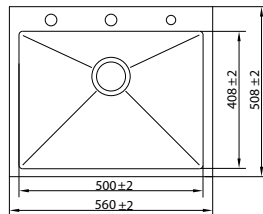

Model Code	N01-802WA
Overall Size	560x508mm / 22"x20"
Bowl Size	500x408mm / 19.7"x16"
Sink Depth	254mm / 10"
Included Accessories	Strainer
M.R.P	₹ 19,999/- (Incl. of all Taxes)