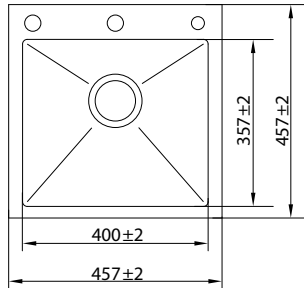

AISI-304 (18/8) Stainless Steel | Thickness : Top 3 mm | Bowl 1.2 mm

Model Code	N01-806LX
Overall Size	762x508mm / 30"x20"
Bowl Size	702x408mm / 27.7"x16"
Sink Depth	254mm / 10"
Included Accessories	
M.R.P	₹ 43,999/- (Incl. of all Taxes)

Model Code	N02-807LX
Overall Size	865x508mm / 34"x20"
Bowl Size	390x458mm / 15"x18" 390x408mm / 15"x16"
Sink Depth	254mm / 10"
Included Accessories	
M.R.P	₹ 47,999/- (Incl. of all Taxes)

Model Code	N02-808LX
Overall Size	915x508mm / 36"x20"
Bowl Size	415x458mm / 16"x18" 415x408mm / 16"x16"
Sink Depth	254mm / 10"
Included Accessories	
M.R.P	₹ 48,999/- (Incl. of all Taxes)

Model Code	N02-809LX
Overall Size	1016x508mm / 40"x20"
Bowl Size	465x458mm / 18"x18" 465x408mm / 18"x16"
Sink Depth	254mm / 10"
Included Accessories	
M.R.P	₹ 50,999/- (Incl. of all Taxes)

Model Code	N02-810LX
Overall Size	1067x508mm / 42"x20"
Bowl Size	490x458mm / 19"x18" 490x408mm / 19"x16"
Sink Depth	254mm / 10"
Included Accessories	
M.R.P	₹ 51,999/- (Incl. of all Taxes)

AISI-304 (18/8) Stainless Steel | Thickness : Top 3 mm | Bowl 1.2 mm

Model Code	N02-811LX
Overall Size	1143x508mm / 45"x20"
Bowl Size	530x458mm / 20"x18" 530x408mm / 20"x16"
Sink Depth	254mm / 10"
Included Accessories	Faucet Hand Shower Soap Dispenser Drain Pipe Strainer
M.R.P	₹ 53,999/- (Incl. of all Taxes)