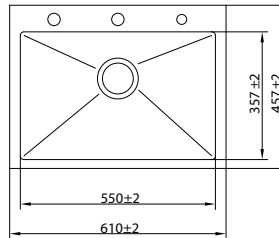

AISI-304 (18/8) Stainless Steel | Thickness : Top 3 mm | Bowl 1.2 mm

Model Code	N01-801LX
Overall Size	457x457mm / 18"x18"
Bowl Size	400x357mm / 16"x14"
Sink Depth	254mm / 10"
Included Accessories	Faucet Hand Shower Soap Dispenser Drain Pipe Strainer
M.R.P	₹ 38,999/- (Incl. of all Taxes)

Model Code	N01-802LX
Overall Size	560x508mm / 22"x20"
Bowl Size	500x408mm / 19.7"x16"
Sink Depth	254mm / 10"
Included Accessories	Faucet Hand Shower Soap Dispenser Drain Pipe Strainer
M.R.P	₹ 39,999/- (Incl. of all Taxes)

Model Code	N01-803LX
Overall Size	610x457mm / 24"x18"
Bowl Size	550x357mm / 22"x14"
Sink Depth	254mm / 10"
Included Accessories	Faucet Hand Shower Soap Dispenser Drain Pipe Strainer
M.R.P	₹ 40,999/- (Incl. of all Taxes)

Model Code	N01-804LX
Overall Size	610x508mm / 24"x20"
Bowl Size	550x408mm / 22"x16"
Sink Depth	254mm / 10"
Included Accessories	Faucet Hand Shower Soap Dispenser Drain Pipe Strainer
M.R.P	₹ 41,999/- (Incl. of all Taxes)