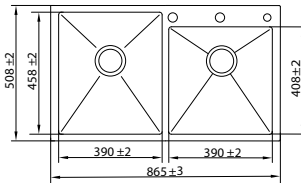

Model Code	N01-804LX
Overall Size	610x508mm / 24"x20"
Bowl Size	550x408mm / 22"x16"
Sink Depth	254mm / 10"
Included Accessories	Faucet Hand Shower Soap Dispenser Drain Pipe Strainer
M.R.P	₹ 41,999/- (Incl. of all Taxes)

Model Code	N01-805LX
Overall Size	686x508mm / 27"x20"
Bowl Size	626x408mm / 24.7"x16"
Sink Depth	254mm / 10"
Included Accessories	Faucet Hand Shower Soap Dispenser Drain Pipe Strainer
M.R.P	₹ 42,999/- (Incl. of all Taxes)

AISI-304 (18/8) Stainless Steel | Thickness : Top 3 mm | Bowl 1.2 mm

Model Code	N01-806LX
Overall Size	762x508mm / 30"x20"
Bowl Size	702x408mm / 27.7"x16"
Sink Depth	254mm / 10"
Included Accessories	
M.R.P	₹ 43,999/- (Incl. of all Taxes)

Model Code	N02-807LX
Overall Size	865x508mm / 34"x20"
Bowl Size	390x458mm / 15"x18" 390x408mm / 15"x16"
Sink Depth	254mm / 10"
Included Accessories	
M.R.P	₹ 47,999/- (Incl. of all Taxes)

Model Code	N02-808LX
Overall Size	915x508mm / 36"x20"
Bowl Size	415x458mm / 16"x18" 415x408mm / 16"x16"
Sink Depth	254mm / 10"
Included Accessories	
M.R.P	₹ 48,999/- (Incl. of all Taxes)