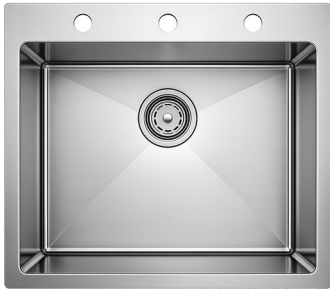

AISI-304 (18/8) Stainless Steel | Thickness : Top 3 mm | Bowl 1.2 mm

Model Code	N01-805WA
Overall Size	686x508mm / 27"x20"
Bowl Size	626x408mm / 24.7"x16"
Sink Depth	254mm / 10"
Included Accessories	 Strainer
M.R.P	₹22,999/- (Incl. of all Taxes)