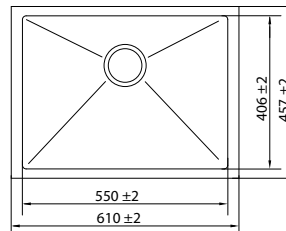

Model Code	N01-806WA
Overall Size	762x508mm / 30"x20"
Bowl Size	702x408mm / 27.7"x16"
Sink Depth	254mm / 10"
Included Accessories	 Strainer
M.R.P	₹23,999/- (Incl. of all Taxes)

Model Code	N02-807WA
Overall Size	865x508mm / 34"x20"
Bowl Size	390x458mm / 15"x18" 390x408mm / 15"x16"
Sink Depth	254mm / 10"
Included Accessories	 Strainer
M.R.P	₹27,999/- (Incl. of all Taxes)

Model Code	N02-808WA
Overall Size	915x508mm / 36"x20"
Bowl Size	415x458mm / 16"x18" 415x408mm / 16"x16"
Sink Depth	254mm / 10"
Included Accessories	 Strainer
M.R.P	₹28,999/- (Incl. of all Taxes)

Model Code	N02-809WA
Overall Size	1016x508mm / 40"x20"
Bowl Size	465x458mm / 18"x18" 465x408mm / 18"x16"
Sink Depth	254mm / 10"
Included Accessories	 Strainer
M.R.P	₹30,999/- (Incl. of all Taxes)

AISI-304 (18/8) Stainless Steel | Thickness : Top 3 mm | Bowl 1.2 mm

Model Code	N02-810WA
Overall Size	1067x508mm / 42"x20"
Bowl Size	490x458mm / 19"x18" 490x408mm / 19"x16"
Sink Depth	254mm / 10"
Included Accessories	Strainer
M.R.P	₹ 31,999/- (Incl. of all Taxes)

Model Code	N02-811WA
Overall Size	1143x508mm / 45"x20"
Bowl Size	530x458mm / 20"x18" 530x408mm / 20"x16"
Sink Depth	254mm / 10"
Included Accessories	Strainer
M.R.P	₹ 33,999/- (Incl. of all Taxes)

Model Code	N01-812WA
Overall Size	610x457mm / 24"x18"
Bowl Size	550x406mm / 22"x16"
Sink Depth	228mm / 9"
Included Accessories	Strainer
M.R.P	₹ 20,599/- (Incl. of all Taxes)