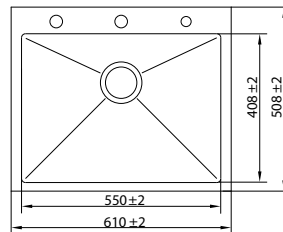

AISI-304 (18/8) Stainless Steel | Thickness : Top 3 mm | Bowl 1.2 mm

Model Code	N01-801LX
Overall Size	457x457mm / 18"x18"
Bowl Size	400x357mm / 16"x14"
Sink Depth	254mm / 10"
Included Accessories	Faucet Hand Shower Soap Dispenser Drain Pipe Strainer
M.R.P	₹ 38,999/- (Incl. of all Taxes)

Model Code	N01-802LX
Overall Size	560x508mm / 22"x20"
Bowl Size	500x408mm / 19.7"x16"
Sink Depth	254mm / 10"
Included Accessories	Faucet Hand Shower Soap Dispenser Drain Pipe Strainer
M.R.P	₹ 39,999/- (Incl. of all Taxes)

Model Code	N01-803LX
Overall Size	610x457mm / 24"x18"
Bowl Size	550x357mm / 22"x14"
Sink Depth	254mm / 10"
Included Accessories	Faucet Hand Shower Soap Dispenser Drain Pipe Strainer
M.R.P	₹ 40,999/- (Incl. of all Taxes)

Model Code	N01-804LX
Overall Size	610x508mm / 24"x20"
Bowl Size	550x408mm / 22"x16"
Sink Depth	254mm / 10"
Included Accessories	Faucet Hand Shower Soap Dispenser Drain Pipe Strainer
M.R.P	₹ 41,999/- (Incl. of all Taxes)