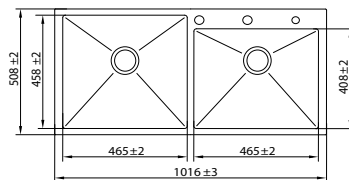

Model Code	N01-805LX
Overall Size	686x508mm / 27"x20"
Bowl Size	626x408mm / 24.7"x16"
Sink Depth	254mm / 10"
Included Accessories	Faucet Hand Shower Soap Dispenser Drain Pipe Strainer
M.R.P	₹ 42,999/- (Incl. of all Taxes)

AISI-304 (18/8) Stainless Steel | Thickness : Top 3 mm | Bowl 1.2 mm

Model Code	N01-806LX
Overall Size	762x508mm / 30"x20"
Bowl Size	702x408mm / 27.7"x16"
Sink Depth	254mm / 10"
Included Accessories	
M.R.P	₹ 43,999/- (Incl. of all Taxes)

Model Code	N02-807LX
Overall Size	865x508mm / 34"x20"
Bowl Size	390x458mm / 15"x18" 390x408mm / 15"x16"
Sink Depth	254mm / 10"
Included Accessories	
M.R.P	₹ 47,999/- (Incl. of all Taxes)

Model Code	N02-808LX
Overall Size	915x508mm / 36"x20"
Bowl Size	415x458mm / 16"x18" 415x408mm / 16"x16"
Sink Depth	254mm / 10"
Included Accessories	
M.R.P	₹ 48,999/- (Incl. of all Taxes)

Model Code	N02-809LX
Overall Size	1016x508mm / 40"x20"
Bowl Size	465x458mm / 18"x18" 465x408mm / 18"x16"
Sink Depth	254mm / 10"
Included Accessories	
M.R.P	₹ 50,999/- (Incl. of all Taxes)

Model Code	N02-810LX
Overall Size	1067x508mm / 42"x20"
Bowl Size	490x458mm / 19"x18" 490x408mm / 19"x16"
Sink Depth	254mm / 10"
Included Accessories	
M.R.P	₹ 51,999/- (Incl. of all Taxes)