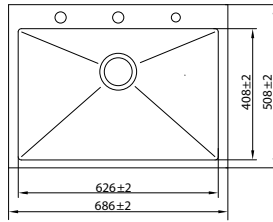

AISI-304 (18/8) Stainless Steel | Thickness : Top 3 mm | Bowl 1.2 mm

Model Code	N01-805WA
Overall Size	686x508mm / 27"x20"
Bowl Size	626x408mm / 24.7"x16"
Sink Depth	254mm / 10"
Included Accessories	 Strainer
M.R.P	₹22,999/- (Incl. of all Taxes)