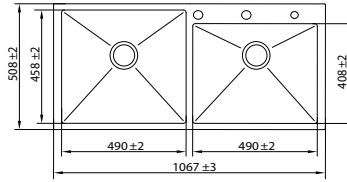

AISI-304 (18/8) Stainless Steel | Thickness : Top 3 mm | Bowl 1.2 mm

Model Code	N02-810WA
Overall Size	1067x508mm / 42"x20"
Bowl Size	490x458mm / 19"x18" 490x408mm / 19"x16"
Sink Depth	254mm / 10"
Included Accessories	Strainer
M.R.P	₹ 31,999/- (Incl. of all Taxes)