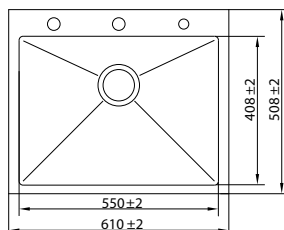

Model Code	N02-809LX
Overall Size	1016x508mm / 40"x20"
Bowl Size	465x458mm / 18"x18" 465x408mm / 18"x16"
Sink Depth	254mm / 10"
Included Accessories	
M.R.P	₹ 50,999/- (Incl. of all Taxes)

Model Code	N02-810LX
Overall Size	1067x508mm / 42"x20"
Bowl Size	490x458mm / 19"x18" 490x408mm / 19"x16"
Sink Depth	254mm / 10"
Included Accessories	
M.R.P	₹ 51,999/- (Incl. of all Taxes)

AISI-304 (18/8) Stainless Steel | Thickness : Top 3 mm | Bowl 1.2 mm

Model Code	N02-811LX
Overall Size	1143x508mm / 45"x20"
Bowl Size	530x458mm / 20"x18" 530x408mm / 20"x16"
Sink Depth	254mm / 10"
Included Accessories	Faucet Hand Shower Soap Dispenser Drain Pipe Strainer
M.R.P	₹ 53,999/- (Incl. of all Taxes)

Model Code	N01-801WA
Overall Size	457x457mm / 18"x18"
Bowl Size	400x357mm / 16"x14"
Sink Depth	254mm / 10"
Included Accessories	Strainer
M.R.P	₹ 18,999/- (Incl. of all Taxes)

Model Code	N01-802WA
Overall Size	560x508mm / 22"x20"
Bowl Size	500x408mm / 19.7"x16"
Sink Depth	254mm / 10"
Included Accessories	Strainer
M.R.P	₹ 19,999/- (Incl. of all Taxes)

Model Code	N01-803WA
Overall Size	610x457mm / 24"x18"
Bowl Size	550x357mm / 22"x14"
Sink Depth	254mm / 10"
Included Accessories	Strainer
M.R.P	₹ 20,999/- (Incl. of all Taxes)

Model Code	N01-804WA
Overall Size	610x508mm / 24"x20"
Bowl Size	550x408mm / 22"x16"
Sink Depth	254mm / 10"
Included Accessories	Strainer
M.R.P	₹ 21,999/- (Incl. of all Taxes)