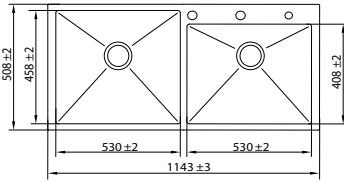

AISI-304 (18/8) Stainless Steel | Thickness : Top 3 mm | Bowl 1.2 mm

Model Code	N01-806LX
Overall Size	762x508mm / 30"x20"
Bowl Size	702x408mm / 27.7"x16"
Sink Depth	254mm / 10"
Included Accessories	
M.R.P	₹ 43,999/- (Incl. of all Taxes)

Model Code	N02-807LX
Overall Size	865x508mm / 34"x20"
Bowl Size	390x458mm / 15"x18" 390x408mm / 15"x16"
Sink Depth	254mm / 10"
Included Accessories	
M.R.P	₹ 47,999/- (Incl. of all Taxes)

Model Code	N02-808LX
Overall Size	915x508mm / 36"x20"
Bowl Size	415x458mm / 16"x18" 415x408mm / 16"x16"
Sink Depth	254mm / 10"
Included Accessories	
M.R.P	₹ 48,999/- (Incl. of all Taxes)

Model Code	N02-809LX
Overall Size	1016x508mm / 40"x20"
Bowl Size	465x458mm / 18"x18" 465x408mm / 18"x16"
Sink Depth	254mm / 10"
Included Accessories	
M.R.P	₹ 50,999/- (Incl. of all Taxes)

Model Code	N02-810LX
Overall Size	1067x508mm / 42"x20"
Bowl Size	490x458mm / 19"x18" 490x408mm / 19"x16"
Sink Depth	254mm / 10"
Included Accessories	
M.R.P	₹ 51,999/- (Incl. of all Taxes)

AISI-304 (18/8) Stainless Steel | Thickness : Top 3 mm | Bowl 1.2 mm

Model Code	N02-811LX
Overall Size	1143x508mm / 45"x20"
Bowl Size	530x458mm / 20"x18" 530x408mm / 20"x16"
Sink Depth	254mm / 10"
Included Accessories	Faucet Hand Shower Soap Dispenser Drain Pipe Strainer
M.R.P	₹ 53,999/- (Incl. of all Taxes)