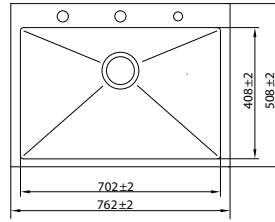

Model Code	N01-803LX
Overall Size	610x457mm / 24"x18"
Bowl Size	550x357mm / 22"x14"
Sink Depth	254mm / 10"
Included Accessories	Faucet Hand Shower Soap Dispenser Drain Pipe Strainer
M.R.P	₹ 40,999/- (Incl. of all Taxes)

Model Code	N01-804LX
Overall Size	610x508mm / 24"x20"
Bowl Size	550x408mm / 22"x16"
Sink Depth	254mm / 10"
Included Accessories	Faucet Hand Shower Soap Dispenser Drain Pipe Strainer
M.R.P	₹ 41,999/- (Incl. of all Taxes)

Model Code	N01-805LX
Overall Size	686x508mm / 27"x20"
Bowl Size	626x408mm / 24.7"x16"
Sink Depth	254mm / 10"
Included Accessories	Faucet Hand Shower Soap Dispenser Drain Pipe Strainer
M.R.P	₹ 42,999/- (Incl. of all Taxes)

AISI-304 (18/8) Stainless Steel | Thickness : Top 3 mm | Bowl 1.2 mm

Model Code	N01-806LX
Overall Size	762x508mm / 30"x20"
Bowl Size	702x408mm / 27.7"x16"
Sink Depth	254mm / 10"
Included Accessories	
M.R.P	₹ 43,999/- (Incl. of all Taxes)