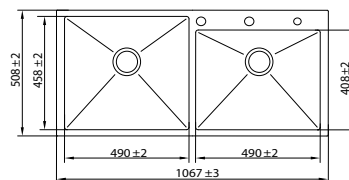

Model Code	N01-805LX
Overall Size	686x508mm / 27"x20"
Bowl Size	626x408mm / 24.7"x16"
Sink Depth	254mm / 10"
Included Accessories	Faucet Hand Shower Soap Dispenser Drain Pipe Strainer
M.R.P	₹ 42,999/- (Incl. of all Taxes)

AISI-304 (18/8) Stainless Steel | Thickness : Top 3 mm | Bowl 1.2 mm

Model Code	N01-806LX
Overall Size	762x508mm / 30"x20"
Bowl Size	702x408mm / 27.7"x16"
Sink Depth	254mm / 10"
Included Accessories	
M.R.P	₹ 43,999/- (Incl. of all Taxes)

Model Code	N02-807LX
Overall Size	865x508mm / 34"x20"
Bowl Size	390x458mm / 15"x18" 390x408mm / 15"x16"
Sink Depth	254mm / 10"
Included Accessories	
M.R.P	₹ 47,999/- (Incl. of all Taxes)

Model Code	N02-808LX
Overall Size	915x508mm / 36"x20"
Bowl Size	415x458mm / 16"x18" 415x408mm / 16"x16"
Sink Depth	254mm / 10"
Included Accessories	
M.R.P	₹ 48,999/- (Incl. of all Taxes)

Model Code	N02-809LX
Overall Size	1016x508mm / 40"x20"
Bowl Size	465x458mm / 18"x18" 465x408mm / 18"x16"
Sink Depth	254mm / 10"
Included Accessories	
M.R.P	₹ 50,999/- (Incl. of all Taxes)

Model Code	N02-810LX
Overall Size	1067x508mm / 42"x20"
Bowl Size	490x458mm / 19"x18" 490x408mm / 19"x16"
Sink Depth	254mm / 10"
Included Accessories	
M.R.P	₹ 51,999/- (Incl. of all Taxes)