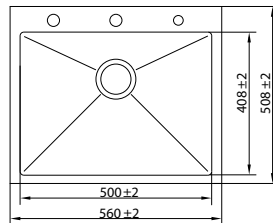

AISI-304 (18/8) Stainless Steel | Thickness : Top 3 mm | Bowl 1.2 mm

Model Code	N01-801LX
Overall Size	457x457mm / 18"x18"
Bowl Size	400x357mm / 16"x14"
Sink Depth	254mm / 10"
Included Accessories	Faucet Hand Shower Soap Dispenser Drain Pipe Strainer
M.R.P	₹ 38,999/- (Incl. of all Taxes)

Model Code	N01-802LX
Overall Size	560x508mm / 22"x20"
Bowl Size	500x408mm / 19.7"x16"
Sink Depth	254mm / 10"
Included Accessories	Faucet Hand Shower Soap Dispenser Drain Pipe Strainer
M.R.P	₹ 39,999/- (Incl. of all Taxes)

Model Code	N01-803LX
Overall Size	610x457mm / 24"x18"
Bowl Size	550x357mm / 22"x14"
Sink Depth	254mm / 10"
Included Accessories	Faucet Hand Shower Soap Dispenser Drain Pipe Strainer
M.R.P	₹ 40,999/- (Incl. of all Taxes)

Model Code	N01-804LX
Overall Size	610x508mm / 24"x20"
Bowl Size	550x408mm / 22"x16"
Sink Depth	254mm / 10"
Included Accessories	Faucet Hand Shower Soap Dispenser Drain Pipe Strainer
M.R.P	₹ 41,999/- (Incl. of all Taxes)