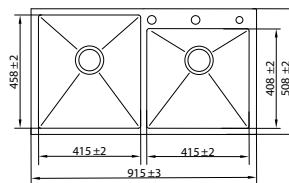

Model Code	N01-803WA
Overall Size	610x457mm / 24"x18"
Bowl Size	550x357mm / 22"x14"
Sink Depth	254mm / 10"
Included Accessories	Strainer
M.R.P	₹ 20,999/- (Incl. of all Taxes)

Model Code	N01-804WA
Overall Size	610x508mm / 24"x20"
Bowl Size	550x408mm / 22"x16"
Sink Depth	254mm / 10"
Included Accessories	Strainer
M.R.P	₹ 21,999/- (Incl. of all Taxes)

AISI-304 (18/8) Stainless Steel | Thickness : Top 3 mm | Bowl 1.2 mm

Model Code	N01-805WA
Overall Size	686x508mm / 27"x20"
Bowl Size	626x408mm / 24.7"x16"
Sink Depth	254mm / 10"
Included Accessories	 Strainer
M.R.P	₹22,999/- (Incl. of all Taxes)

Model Code	N01-806WA
Overall Size	762x508mm / 30"x20"
Bowl Size	702x408mm / 27.7"x16"
Sink Depth	254mm / 10"
Included Accessories	 Strainer
M.R.P	₹23,999/- (Incl. of all Taxes)

Model Code	N02-807WA
Overall Size	865x508mm / 34"x20"
Bowl Size	390x458mm / 15"x18" 390x408mm / 15"x16"
Sink Depth	254mm / 10"
Included Accessories	 Strainer
M.R.P	₹27,999/- (Incl. of all Taxes)

Model Code	N02-808WA
Overall Size	915x508mm / 36"x20"
Bowl Size	415x458mm / 16"x18" 415x408mm / 16"x16"
Sink Depth	254mm / 10"
Included Accessories	 Strainer
M.R.P	₹28,999/- (Incl. of all Taxes)

Model Code	N02-809WA
Overall Size	1016x508mm / 40"x20"
Bowl Size	465x458mm / 18"x18" 465x408mm / 18"x16"
Sink Depth	254mm / 10"
Included Accessories	 Strainer
M.R.P	₹30,999/- (Incl. of all Taxes)