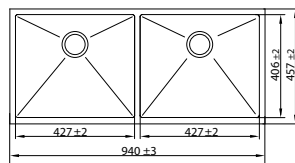

Model Code	N02-808WA
Overall Size	915x508mm / 36"x20"
Bowl Size	415x458mm / 16"x18" 415x408mm / 16"x16"
Sink Depth	254mm / 10"
Included Accessories	 Strainer
M.R.P	₹28,999/- (Incl. of all Taxes)

Model Code	N02-809WA
Overall Size	1016x508mm / 40"x20"
Bowl Size	465x458mm / 18"x18" 465x408mm / 18"x16"
Sink Depth	254mm / 10"
Included Accessories	 Strainer
M.R.P	₹30,999/- (Incl. of all Taxes)

AISI-304 (18/8) Stainless Steel | Thickness : Top 3 mm | Bowl 1.2 mm

Model Code	N02-810WA
Overall Size	1067x508mm / 42"x20"
Bowl Size	490x458mm / 19"x18" 490x408mm / 19"x16"
Sink Depth	254mm / 10"
Included Accessories	Strainer
M.R.P	₹ 31,999/- (Incl. of all Taxes)

Model Code	N02-811WA
Overall Size	1143x508mm / 45"x20"
Bowl Size	530x458mm / 20"x18" 530x408mm / 20"x16"
Sink Depth	254mm / 10"
Included Accessories	Strainer
M.R.P	₹ 33,999/- (Incl. of all Taxes)

Model Code	N01-812WA
Overall Size	610x457mm / 24"x18"
Bowl Size	550x406mm / 22"x16"
Sink Depth	228mm / 9"
Included Accessories	Strainer
M.R.P	₹ 20,599/- (Incl. of all Taxes)

Model Code	N01-813WA
Overall Size	940x457mm / 37"x18"
Bowl Size	427x406mm / 17"x16"
Sink Depth	228mm / 9"
Included Accessories	Strainer
M.R.P	₹ 29,599/- (Incl. of all Taxes)

Model Code	N01-814WA
Overall Size	1143x508mm / 45"x20"
Bowl Size	530x457mm / 21"x18"
Sink Depth	228mm / 9"
Included Accessories	Strainer
M.R.P	₹ 33,599/- (Incl. of all Taxes)