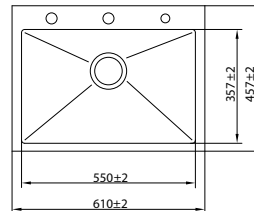

Model Code	N02-809LX
Overall Size	1016x508mm / 40"x20"
Bowl Size	465x458mm / 18"x18" 465x408mm / 18"x16"
Sink Depth	254mm / 10"
Included Accessories	
M.R.P	₹ 50,999/- (Incl. of all Taxes)

Model Code	N02-810LX
Overall Size	1067x508mm / 42"x20"
Bowl Size	490x458mm / 19"x18" 490x408mm / 19"x16"
Sink Depth	254mm / 10"
Included Accessories	
M.R.P	₹ 51,999/- (Incl. of all Taxes)

AISI-304 (18/8) Stainless Steel | Thickness : Top 3 mm | Bowl 1.2 mm

Model Code	N02-811LX
Overall Size	1143x508mm / 45"x20"
Bowl Size	530x458mm / 20"x18" 530x408mm / 20"x16"
Sink Depth	254mm / 10"
Included Accessories	Faucet Hand Shower Soap Dispenser Drain Pipe Strainer
M.R.P	₹ 53,999/- (Incl. of all Taxes)

Model Code	N01-801WA
Overall Size	457x457mm / 18"x18"
Bowl Size	400x357mm / 16"x14"
Sink Depth	254mm / 10"
Included Accessories	Strainer
M.R.P	₹ 18,999/- (Incl. of all Taxes)

Model Code	N01-802WA
Overall Size	560x508mm / 22"x20"
Bowl Size	500x408mm / 19.7"x16"
Sink Depth	254mm / 10"
Included Accessories	Strainer
M.R.P	₹ 19,999/- (Incl. of all Taxes)

Model Code	N01-803WA
Overall Size	610x457mm / 24"x18"
Bowl Size	550x357mm / 22"x14"
Sink Depth	254mm / 10"
Included Accessories	Strainer
M.R.P	₹ 20,999/- (Incl. of all Taxes)

Model Code	N01-804WA
Overall Size	610x508mm / 24"x20"
Bowl Size	550x408mm / 22"x16"
Sink Depth	254mm / 10"
Included Accessories	Strainer
M.R.P	₹ 21,999/- (Incl. of all Taxes)